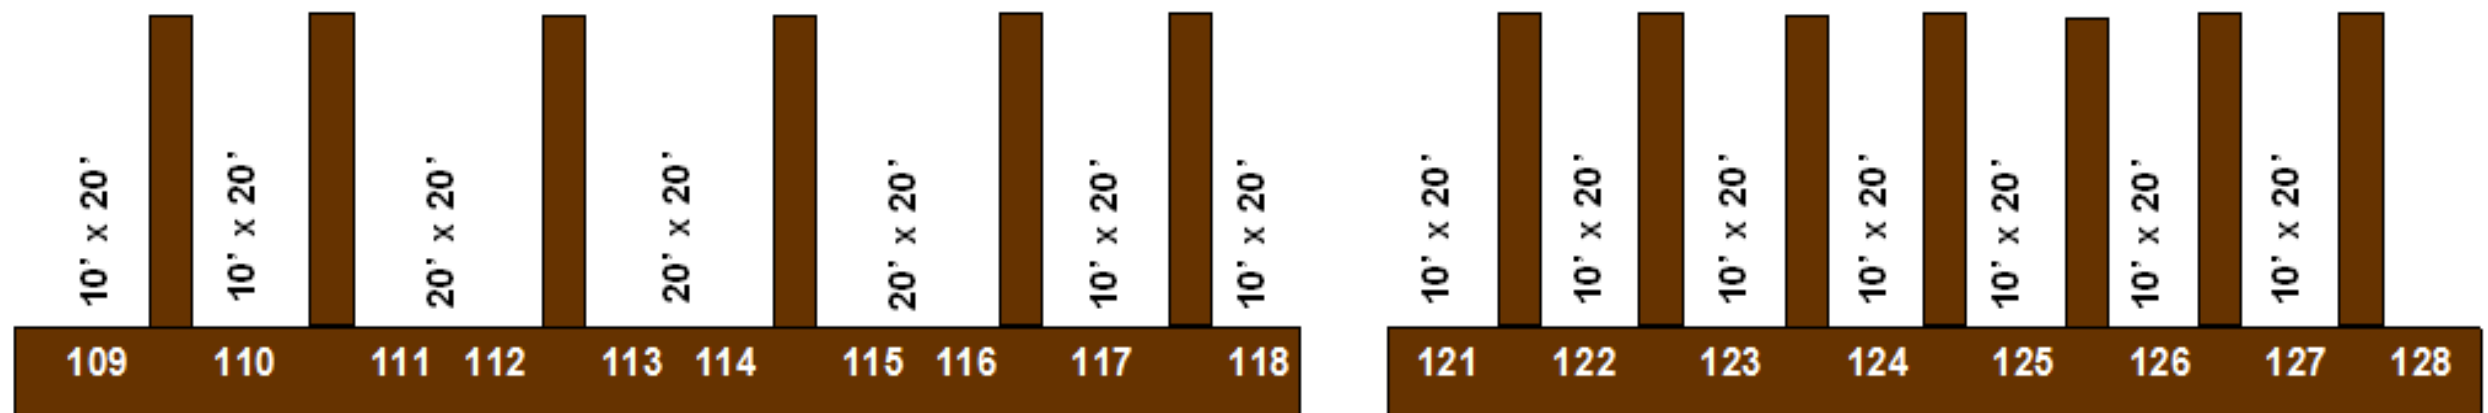

(EAST) - MASSEY SLOUGH

PARKING

(NORTH)
CAMPGROUND

MASSEY MARINA LOWER HARBOR

(All Uncovered Slips)

(SOUTH) - HARBOR ENTRANCE

(WEST) - PARKING