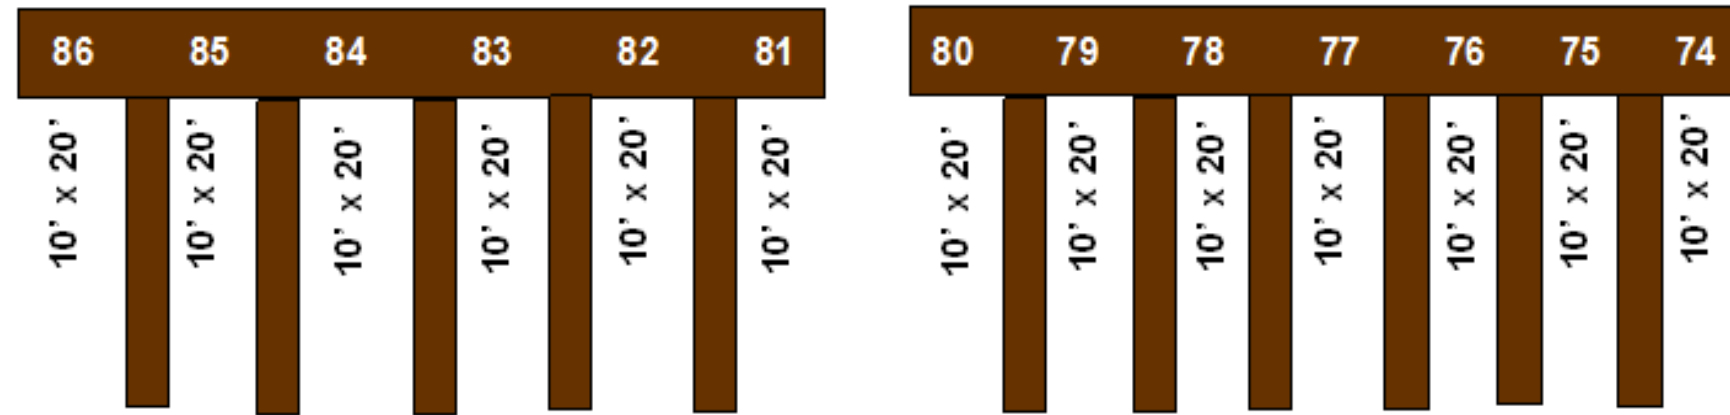

(EAST) - MASSEY SLOUGH

PARKING

(NORTH)
CAMPGROUND

MASSEY MARINA LOWER HARBOR

(All Uncovered Slips)

(SOUTH) - HARBOR ENTRANCE

(WEST) - PARKING