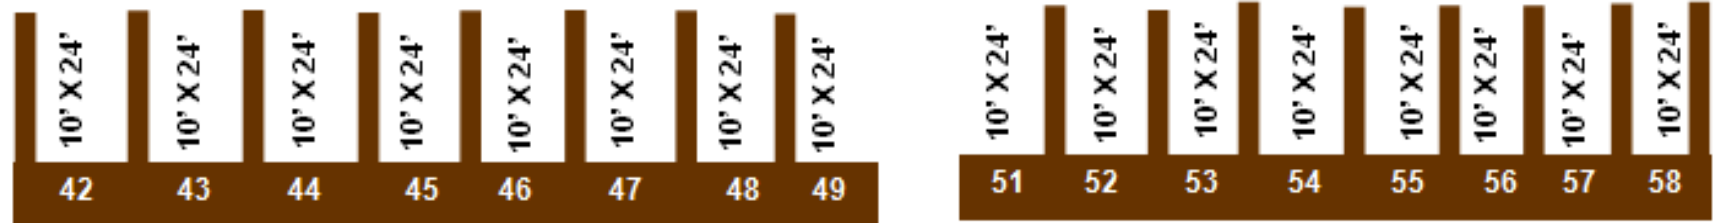

CONCESSIONAIRE

HARBOR ENTRANCE

MASSEY MARINA UPPER HARBOR

Covered Slips: 1 - 58
Uncovered Slips: 60 - 72
End Ties: Uncovered

CAMPGROUND & PLAYGROUND

CAMPGROUND