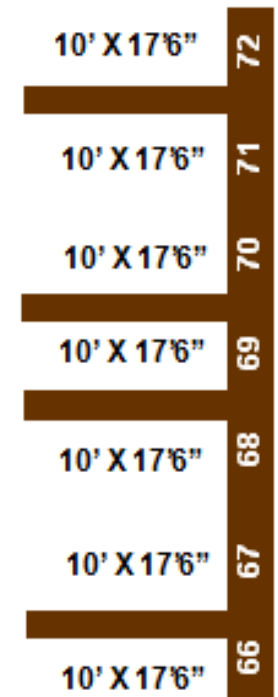

CONCESSIONAIRE

HARBOR ENTRANCE

MASSEY MARINA UPPER HARBOR

Covered Slips: 1 - 58
Uncovered Slips: 60 - 72
End Ties: Uncovered

CAMPGROUND & PLAYGROUND

CAMPGROUND